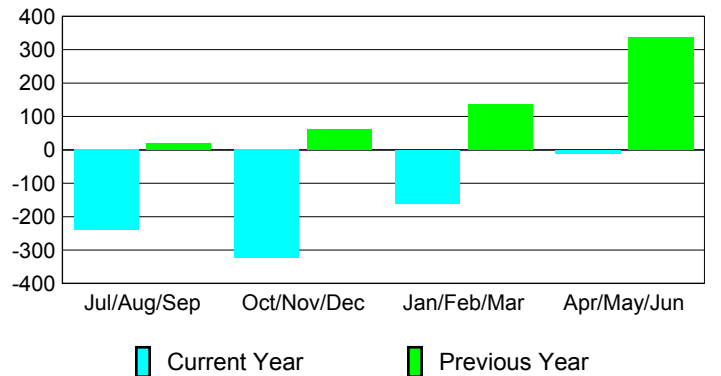

Comparison of Membership Gain/Loss

Current Year Compared to the Previous Year