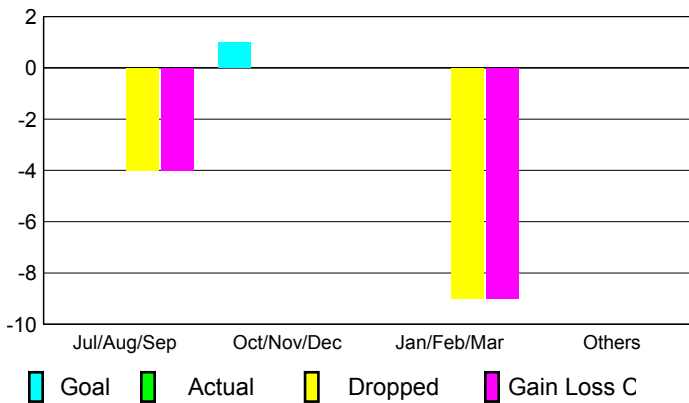

2009-2010 GMT Quarterly Report for District (or Undistricted) **District 305 S2**

GMT: NARESH KUMAR AGGARWAL

Location: PAKISTAN

GMT CA: 6

CLUBS

Club Results
2009-2010

Clubs
2008-2009

Month	New Club Goal	Actual New Clubs	Actual Dropped Clubs	Gain/Loss of Clubs	Gain/Loss of Clubs
Jul/Aug/Sep	0	0	-4	-4	0
Oct/Nov/Dec	1	0	0	0	0
Jan/Feb/Mar	0	0	-9	-9	1
Apr/May/June	0	0	0	0	0
Totals	1	0	-13	-13	1

Club Results 2009-2010

Goal, New, Dropped, Gain/Loss

Comparison of Club Gain/Loss

Current Year Compared to the Previous Year

YTD Status Quo Clubs 2009-2010

Status Quo Clubs Compared to Status Quo Members

MEMBERSHIP