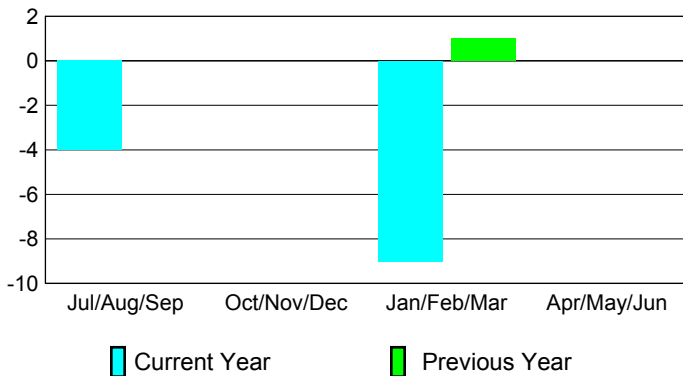

2009-2010 GMT Quarterly Report for District (or Undistricted) **District 305 S2**

GMT: NARESH KUMAR AGGARWAL

Location: PAKISTAN

GMT CA: 6

CLUBS

Club Results
2009-2010

Clubs
2008-2009

Month	New Club Goal	Actual New Clubs	Actual Dropped Clubs	Gain/Loss of Clubs	Gain/Loss of Clubs
Jul/Aug/Sep	0	0	-4	-4	0
Oct/Nov/Dec	1	0	0	0	0
Jan/Feb/Mar	0	0	-9	-9	1
Apr/May/June	0	0	0	0	0
Totals	1	0	-13	-13	1

Club Results 2009-2010

Goal, New, Dropped, Gain/Loss

Comparison of Club Gain/Loss

Current Year Compared to the Previous Year

YTD Status Quo Clubs 2009-2010

Status Quo Clubs Compared to Status Quo Members

MEMBERSHIP