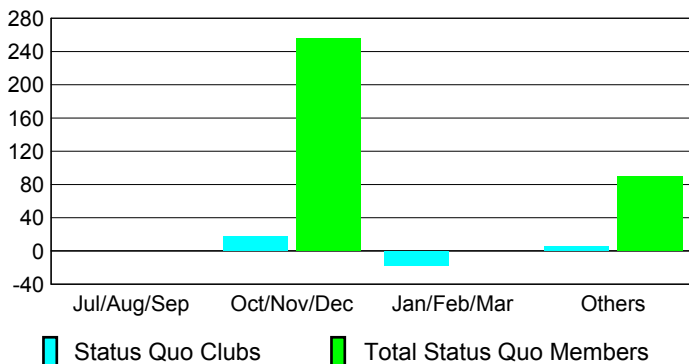

Club Results 2009-2010

Goal, New, Dropped, Gain/Loss

Comparison of Club Gain/Loss

Current Year Compared to the Previous Year

YTD Status Quo Clubs 2009-2010

Status Quo Clubs Compared to Status Quo Members

MEMBERSHIP

Membership Results
2009-2010

Membership
2008-2009

Month	Net Memb Goal	Actual New Memb	Actual Dropped Memb	Gain/Loss of Memb	Gain/Loss of Memb
Jul/Aug/Sep	50	2	-242	-240	20
Oct/Nov/Dec	60	4	-328	-324	61
Jan/Feb/Mar	0	17	-177	-160	136
Apr/May/June	50	4	-14	-10	338
Totals	160	27	-761	-734	555