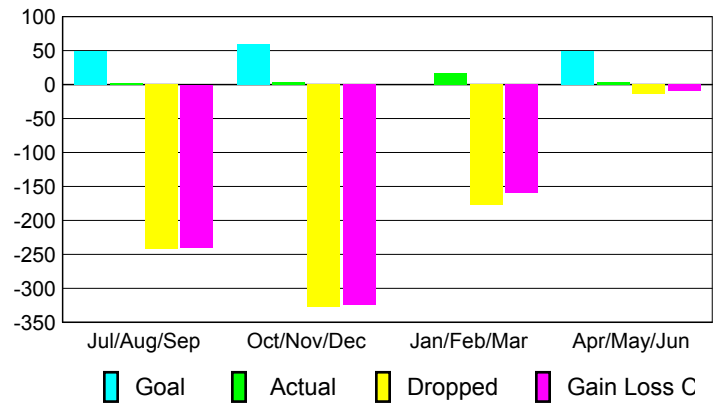

Membership Results 2009-2010

Goal, New, Dropped, Gain/Loss